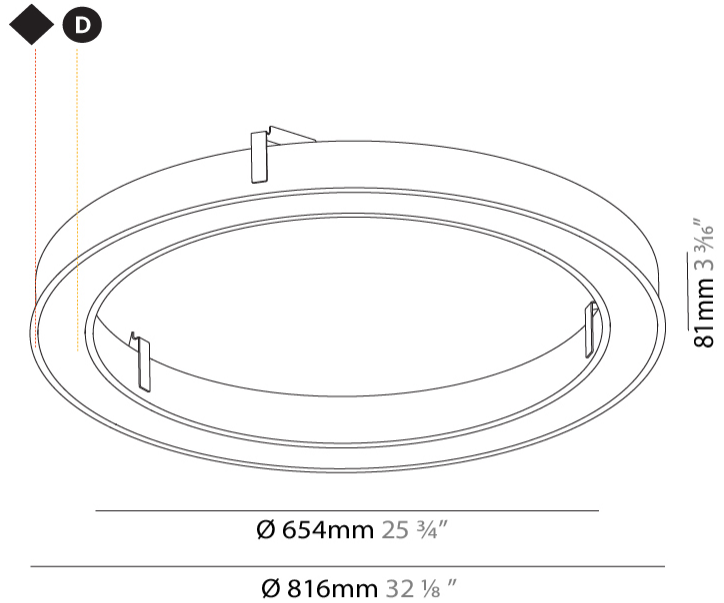

#### PHYSICAL

Shape: Round
Diameter (mm): 816
Diameter (in): 32 1/8
Height (mm): 81
Height (in): 3 3/16
Min. Recessing Depth (mm): 120
Min. Recessing Depth (in): 4 3/4
Light Distribution: Direct
Weight (kg): 6.755
Weight (lbs): 14.89
Diffuser: PMMA - Opal or Micro-Prism
Fixture Finish: SSR / BKV / CWI / CRY / HAB / UFT / ITA / RUA / FTG / MYG / LOD / PUS / FRO / FUP / KIA / POP / BLS / SPG / MEY / GOH / GUM / CHC / COM / ABZ / JAG / OBR / MOS / ROR
Fixture Material: Aluminum
Cut-out Measurements: 807mm / 31 3/4" x 663mm / 26 1/8"

#### RATINGS AND CERTIFICATIONS

Certified By: Certified for North American Standards
IP rating: IP20

807mm x 663mm  
31 3/4" x 26 1/8"

120mm  
4 3/4"

10 - 30mm  
3/8" - 1 3/16"

PROJECT
TYPE
SPECIFIER
QUANTITY
DATE

#### PHYSICAL

Shape: Round
Diameter (mm): 1566
Diameter (in): 61 <sup>5</sup> / <sub>8</sub>
Height (mm): 81
Height (in): 3 <sup>3</sup> / <sub>16</sub>
Min. Recessing Depth (mm): 120
Min. Recessing Depth (in): 4 <sup>3</sup> / <sub>4</sub>
Light Distribution: Direct
Weight (kg): 14.042
Weight (lbs): 30.96
Diffuser: PMMA - Opal or Micro-Prism
Fixture Finish: SSR / BKV / CWI / CRY / HAB / UFT / ITA / RUA / FTG / MYG / LOD / PUS / FRO / FUP / KIA / POP / BLS / SPG / MEY / GOH / GUM / CHC / COM / ABZ / JAG / OBR / MOS / ROR
Fixture Material: Aluminum

#### PHYSICAL

Shape: Round  
 Diameter (mm): 3016  
 Diameter (in): 118 3/4  
 Height (mm): 81  
 Height (in): 3 3/16  
 Min. Recessing Depth (mm): 120  
 Min. Recessing Depth (in): 4 3/4  
 Light Distribution: Direct  
 Weight (kg): 27.132  
 Weight (lbs): 59.69  
 Diffuser: PMMA - Opal or Micro-Prism  
 Fixture Finish: SSR / BKV / CWI / CRY / HAB / UFT / ITA / RUA / FTG / MYG / LOD / PUS / FRO / FUP / KIA / POP / BLS / SPG / MEY / GOH / GUM / CHC / COM / ABZ / JAG / OBR / MOS / ROR  
 Fixture Material: Aluminum  
 Cut-out Measurements: 3007mm / 118 3/8" x 2863mm / 112 11/16"